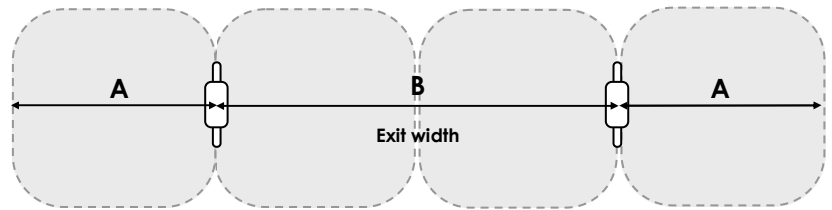

Power Supply

Input: 100-120/220-240vac 50/60Hz
Current: 0.5A max
Output: 24vac
Ambient temperature: 0 ° - 40 ° C
Weight: 6.6 lb (3 kg)